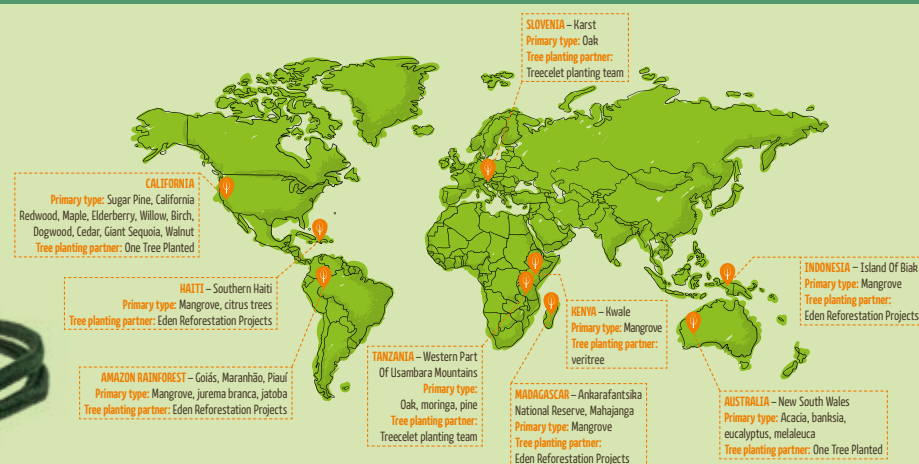

Treecelet is a organisation committed to **environmental sustainability** through **extensive reforestation** efforts. Their mission is to significantly **enhance the planet's green cover** and **support thriving ecosystems**.

HERE'S HOW TREECELET IS MAKING A DIFFERENCE:

• Reforestation Efforts

Treecelet leads global tree-planting activities to expand green spaces, bolster eco-systems, and combat climate change.

• Global Participation

The initiative unites over 50,000 people worldwide in its mission, promoting a collective movement towards environ-mental stewardship.

• Mission-Driven Approach

Prioritising ecological benefits and the well-being of nature, animals, and communities over profit, Treecelet exemplifies a deep commitment to sustainable practices and positive environmental impact.

MAP OF TREE PLANTING LOCATIONS So far Treecelet has planted trees in more than 10 locations in Slovenia and around the world. You can see our biggest projects on the map below.

Amazonia Treecelet

Why Trees Are Vital for Sustainability